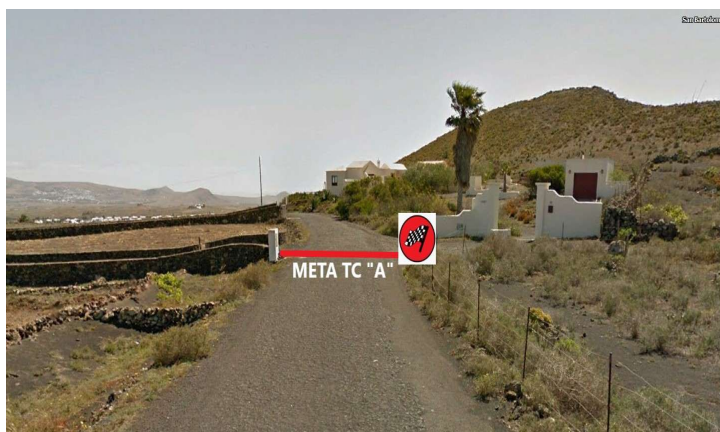

ASISTENCIAS – TC "A"

km	Fotos	Características	
0	 A view from the driver's perspective at a street intersection. The road is paved and has a white stop line. In the background, there are buildings, trees, and a cloudy sky. The car's hood and windshield are visible in the foreground.	DERECHA	
0,2	 A view from the driver's perspective at a street intersection. The road is paved and has a white stop line. In the background, there are buildings, trees, and a cloudy sky. The car's hood and windshield are visible in the foreground.		SEGUIR RECTO
0,65	 A view from the driver's perspective at a street intersection. The road is paved and has a white stop line. In the background, there are buildings, trees, and a cloudy sky. The car's hood and windshield are visible in the foreground.	DERECHA	

5,405

DERECHA

6,055

**CHICANNE
MEDIDA DE LA
FOTO DESDE
LA SALIDA**

6,705

IZQUIERDA

7,705

DERECHA

9,305

**META
SENTIDO "A"**

9,755

**ENTRADA
PARQUE DE
GIRO PARA
SENTIDO "B"**

SEGUIR INDICACIONES DE LOS COMISARIOS